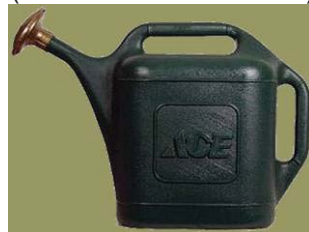

Flat Bed Trucks with
Tanks & Pumps

Heavy Expanded Mobility
Tactical Truck Tankers

Agricultural Tractors with
Towable Spray Bars

Truck Mounted
Hydroseeders

Trailer Mounted
Hydroseeders

Standard Single Axle
Water Trucks

Pick-up Trucks with
IBC Tote & Pumps

Standard Hose & Pump
Hand Spraying

Towable Spray Tanks
"Water Buffalo"

Military "DAV"
(Dust Abatement Vehicle)

Truckbed Water Tanks
"Skid Sprayers"

ATV Tank Sprayers

Backpack Sprayers